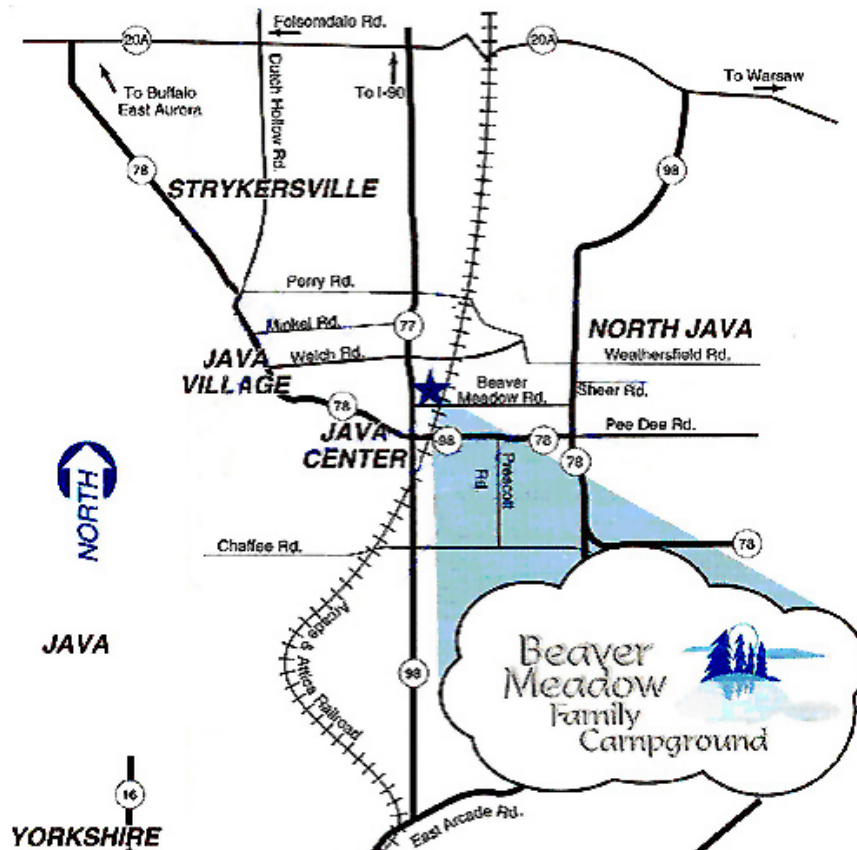

Map and Where to Stay

Beaver Meadows Campgrounds in Java Center, NY.

For Information on Camping call: (585)-457-3101

<http://www.campingfriend.com/BeaverMeadowFamilyCampground/>

For Hunt Information Contact:

John Howard (585)-663-7368
Bonnie Montgomery (585)-889-8436

E-Mail: jwhoward@rochester.rr.com
E-Mail: POSTMAMA@FRONTIERNET.NET

Directions:

From Buffalo- take I-90 (NYS Thruway) west to Rt. 400 south (exit 54), Rt. 400 south to Rt. 20A/Rt 78 (East Aurora) exit, turn left onto Rt. 20A/ Rt. 78, Follow Rt. 20A to Rt. 77, turn right onto Rt. 77 (south), follow Rt. 77 to Beaver Meadow Rd., Make left onto beaver Meadow Rd.

From Rochester - Take I-90 (NYS Thruway) west to Rt. 77 (exit 48A), make right onto Rt. 77(south), follow Rt. 77 south to Beaver Meadow Rd., make left onto Beaver Meadow Rd.

Area Motels

NAME	ADDRESS	PHONE	Miles from Java Center
Arcade Village Motel	574 Main St Arcade, NY	(585) 492-3600	9.0
Josie's Motel	13550 Route 39 Chaffee, NY	(585) 496-5057	9.5
Ben's Nichols Brook Motel	12400 Rt 16 & 39 Sardinia, NY	(716) 496-7226	11.1